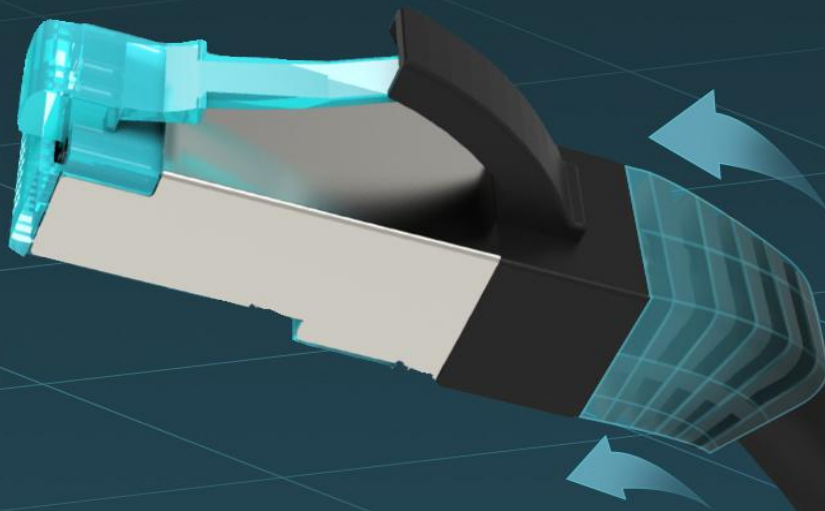

Copper Shell Nickel-plated Crystal Head

Anti-interference and pluggable

Trigeminal Chip Gold-plated Contacts

Wear-resistant, anti-oxidation
long-lasting signal is still as stable as ever

Soft Shrapnel Card

Comfortable and convenient to press

Durable Long-net Tail

The joint adopts an integrated injection molding process the high-toughness and long-net tail wear-resistant and anti-folding

Sturdy PVC Jacket

Wear-resistant, stretch-resistant
rugged and durable