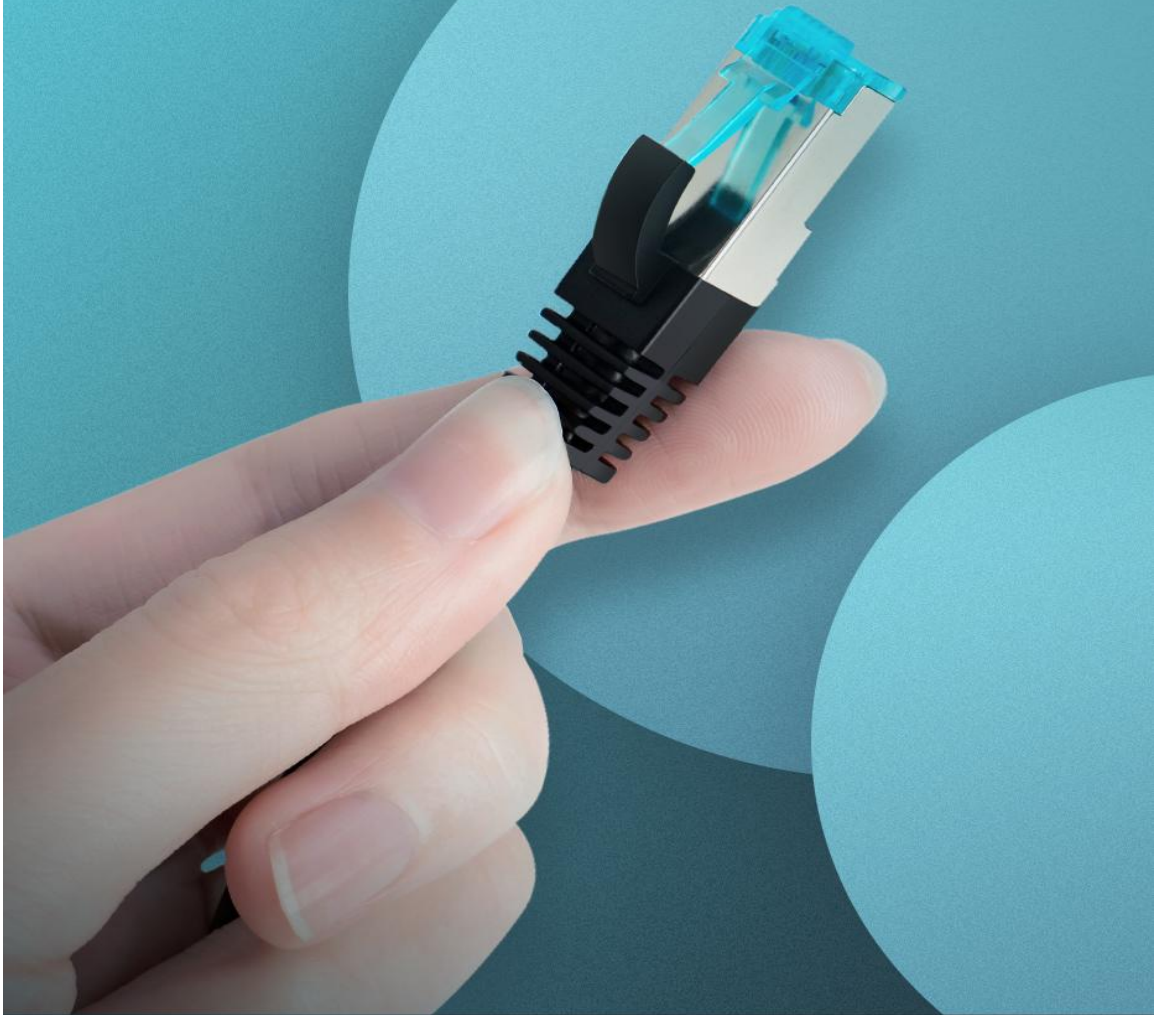

Each core consists of 7 independent cores with 0.16mm OD

Eight-core Twisted Pair Anti-interference

26AWG pure copper core, each two cores are twisted together
Resist external electromagnetic interference

Copper Shell Nickel-plated Crystal Head

Anti-interference and pluggable

Trigeminal Chip Gold-plated Contacts

Wear-resistant, anti-oxidation
long-lasting signal is still as stable as ever

Soft Shrapnel Card

Comfortable and convenient to press

Durable Long-net Tail

The joint adopts an integrated injection molding process the high-toughness and long-net tail wear-resistant and anti-folding

Sturdy PVC Jacket

Wear-resistant, stretch-resistant
rugged and durable