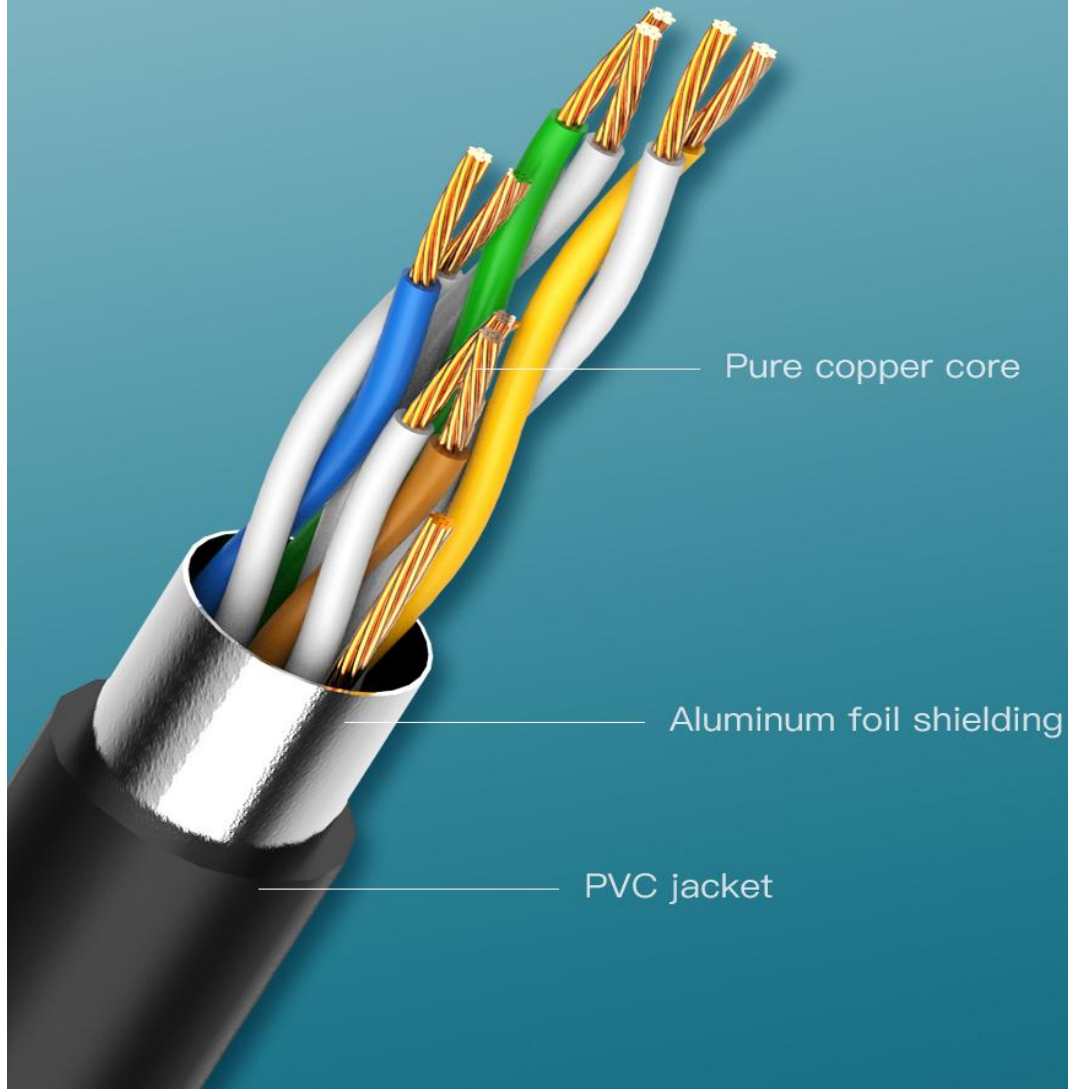

Laptop

TV

Router

Switch

ADSL

MODEM

Advanced Engineering

Stable without Dropping

Each core consists of 7 independent cores with 0.16mm OD

Eight-core Twisted Pair Anti-interference

26AWG pure copper core, each two cores are twisted together
Resist external electromagnetic interference

Copper Shell Nickel-plated Crystal Head

Anti-interference and pluggable

Trigeminal Chip Gold-plated Contacts

Wear-resistant, anti-oxidation
long-lasting signal is still as stable as ever

Soft Shrapnel Card

Comfortable and convenient to press

Durable Long-net Tail

The joint adopts an integrated injection molding process the high-toughness and long-net tail wear-resistant and anti-folding

Sturdy PVC Jacket

Wear-resistant, stretch-resistant
rugged and durable