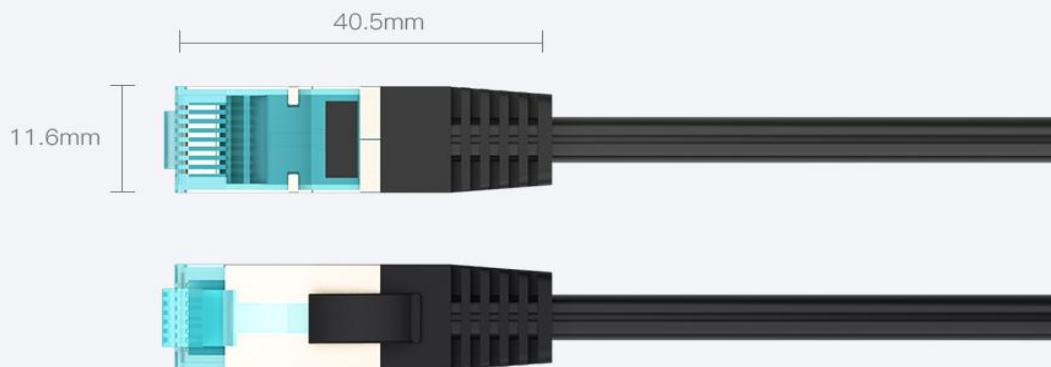

Product Parameters

Brand:	Vention
Name:	Cat.5E FTP Patch Cable
Model:	VAP-B05-B
Color:	Black
Interface Type:	RJ45/8P8C
Crystal Head Material:	PC+ Copper Shell Nickel-plated
Transmission Rate:	100Mbps
Transmission Bandwidth:	155MHz
Conductor Material:	Pure Copper
Shielding:	Aluminum Foil
Jacket Material:	PVC
AWG:	26AWG
OD:	5.5mm
Length:	0.75m-30m
Warranty:	1 Year
Packing:	PE Bag / Kraft Paper Box

Note: All data is obtained from Vention Lab.

Note: All data are manually measured, maybe some tolerable.