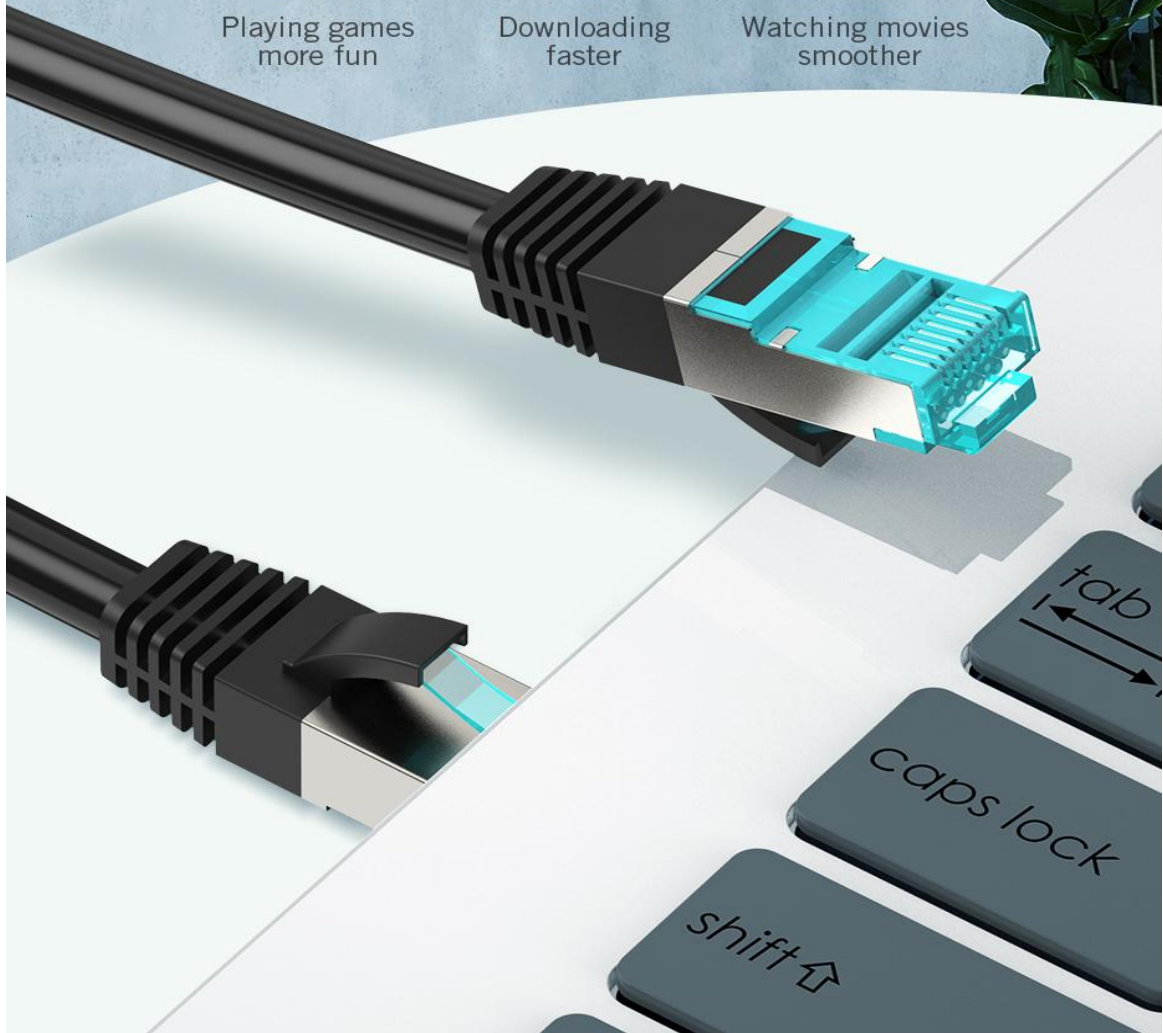

100Mbps Transmission Rate

Playing games
more fun

Downloading
faster

Watching movies
smoother