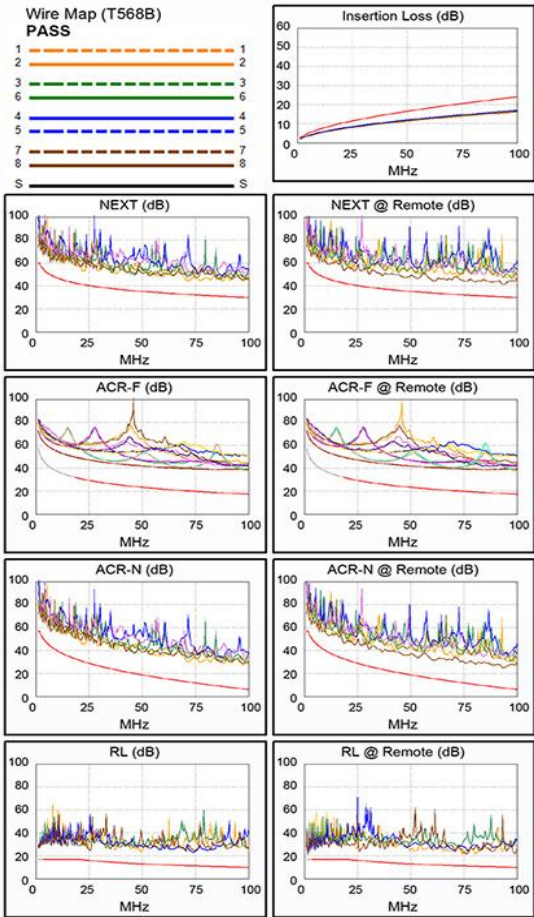

Operator: Your Name
 Software Version: 2.7800
 Limits Version: 1.9500
 Calibration Date:
 Main (Tester): 07/28/2017
 Remote (Tester): 07/28/2017

Test Summary: PASS

Model: DTX-1800
 Main S/N: 9393047
 Remote S/N: 9393048
 Main Adapter: DTX-CHA002
 Remote Adapter: DTX-CHA002

Length (ft), Limit 328	[Pair 78]	279
Prop. Delay (ns), Limit 555	[Pair 45]	440
Delay Skew (ns), Limit 50	[Pair 45]	29
Resistance (ohms)	[Pair 45]	17.7
Insertion Loss Margin (dB)	[Pair 45]	7.1
Frequency (MHz)	[Pair 45]	100.0
Limit (dB)	[Pair 45]	24.0