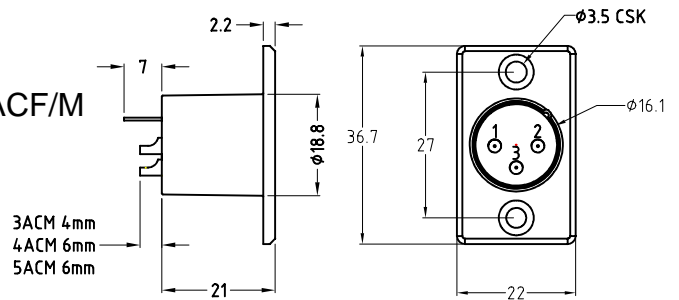

FC6100 - 3 PIN FEMALE XLR SOCKET 3ACF/M
FC6101 - 3 PIN FEMALE XLR SOCKET 3ACF/BM

FC6120 - 4 PIN FEMALE XLR SOCKET 4ACF/M
FC6121 - 4 PIN FEMALE XLR SOCKET 4ACF/BM

FC6170 - 5 PIN FEMALE XLR SOCKET 5ACF/M
FC6171 - 5 PIN FEMALE XLR SOCKET 5ACF/BM

FC6187 - 7 PIN FEMALE SOCKET 7ACF/M

ACM TYPICAL DIMENSIONS

FC6105 - 3 PIN MALE XLR SOCKET 3ACM/M
FC6106 - 3 PIN MALE XLR SOCKET 3ACM/BM

FC6125 - 4 PIN MALE XLR SOCKET 4ACM/BM
FC6126 - 4 PIN MALE XLR SOCKET 4ACM/BM

FC6175 - 5 PIN MALE XLR SOCKET 5ACM/M
FC6176 - 5 PIN MALE XLR SOCKET 5ACM/BM

FC6185 - 7 PIN MALE SOCKET 7ACM/M

ACF TYPICAL DIMENSIONS

CLIFF

METAL XLR CONNECTORS

FC6140 - 3 PIN FEMALE XLR PLUG 3APF/M
FC6141 - 3 PIN FEMALE XLR PLUG 3APF/BM