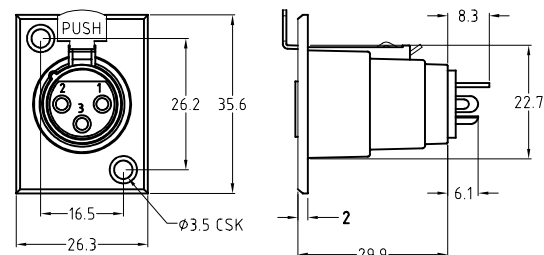

FC6100 - 3 PIN FEMALE XLR SOCKET 3ACF/M
FC6101 - 3 PIN FEMALE XLR SOCKET 3ACF/BM

FC6120 - 4 PIN FEMALE XLR SOCKET 4ACF/M
FC6121 - 4 PIN FEMALE XLR SOCKET 4ACF/BM

FC6170 - 5 PIN FEMALE XLR SOCKET 5ACF/M
FC6171 - 5 PIN FEMALE XLR SOCKET 5ACF/BM

FC6187 - 7 PIN FEMALE SOCKET 7ACF/M

ACM TYPICAL DIMENSIONS

FC6105 - 3 PIN MALE XLR SOCKET 3ACM/M
FC6106 - 3 PIN MALE XLR SOCKET 3ACM/BM

FC6125 - 4 PIN MALE XLR SOCKET 4ACM/BM
FC6126 - 4 PIN MALE XLR SOCKET 4ACM/BM

FC6175 - 5 PIN MALE XLR SOCKET 5ACM/M
FC6176 - 5 PIN MALE XLR SOCKET 5ACM/BM

FC6185 - 7 PIN MALE SOCKET 7ACM/M

ACF TYPICAL DIMENSIONS

CLIFF

METAL XLR CONNECTORS

FC6140 - 3 PIN FEMALE XLR PLUG 3APF/M
FC6141 - 3 PIN FEMALE XLR PLUG 3APF/BM