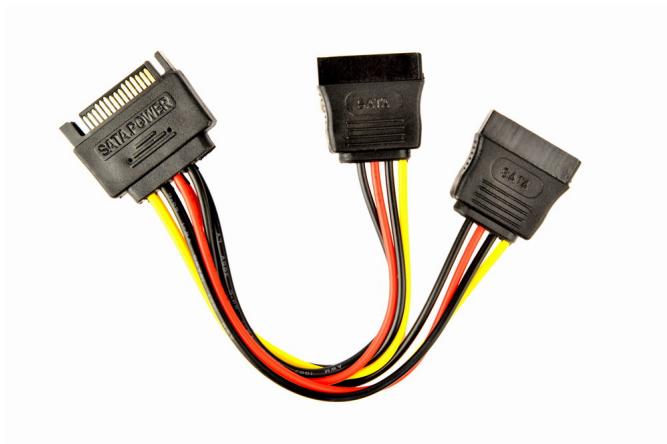

SATA power splitter cable, 0.15 m

CC-SATAM2F-01

Features

- SATA power supply splitter cable with single SATA male to 2 x SATA female connectors

Specifications

Connector 1: 15-pin SATA power (m)
Connector 2: 2x 15-pin SATA power (f)

Packaging

Q'ty in crtn, pcs	400
Crtn volume, CUM	0.033
Crtn weight, kgs	7.73
Individual package size LxWxH:	120x90x10 mm
Carton size LxWxH:	420x310x255 mm
Country of origin	CN
Barcode	8716309086394
Customs code	8544429090