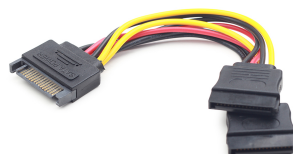

SATA power splitter cable, 0.15 m

CC-SATAM2F-01

Features

- SATA power supply splitter cable with single SATA male to 2 x SATA female connectors

Specifications

Connector 1: 15-pin SATA power (m)
Connector 2: 2x 15-pin SATA power (f)

Packaging

Q'ty in crtn, pcs	400
Crtn volume, CUM	0.033
Crtn weight, kgs	7.73
Individual package size LxWxH:	120x90x10 mm
Carton size LxWxH:	420x310x255 mm
Country of origin	CN
Barcode	8716309086394
Customs code	8544429090