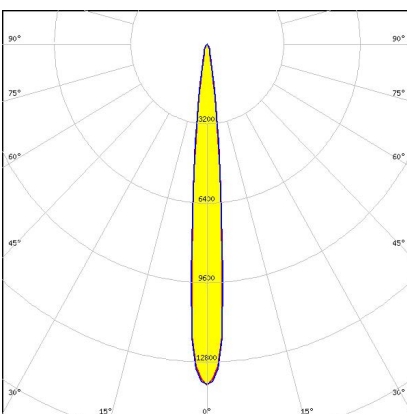

REGINA

Ø15.9 mm reflector for up to 3535 size LED packages

19 mm high reflector with spot beam.

PRODUCTS:

C11347_REGINA

Dimensions: 19.0 mm x 19.0 mm

Height: 15.30 mm

~9° spot beam

GENERAL INFORMATION:

NOTE: The typical beam angle will be changed by different color, chip size and chip position tolerance. The typical total beam angle is the full angle measured where the luminous intensity is half of the peak value.