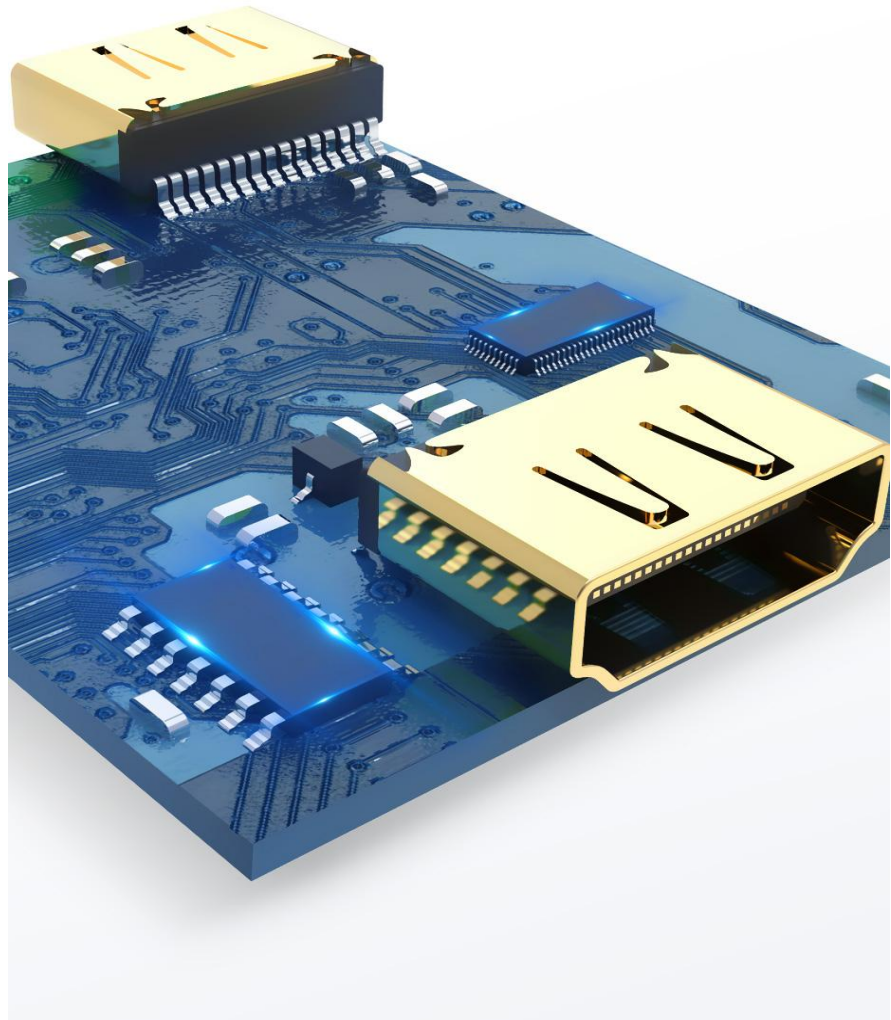

# No Power Required

Connect directly to the HDMI cable plug and play

# Switching Without Delay

*Equipped with PI3WVR31310 chip,  
the performance is more powerful,  
and the switching is smoother*